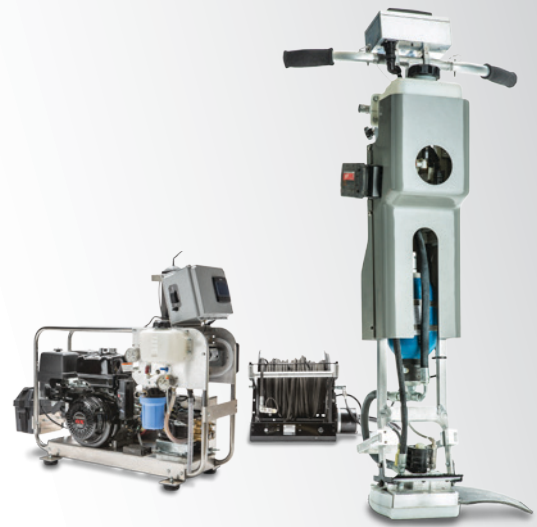

## **Termidor**<sup>®</sup> **HP**

High Precision Injection System

The termite treatment that's revolutionizing the industry will do the same for your business. The **Termidor**<sup>®</sup> **HP** injection system eliminates trenching and rodding<sup>1</sup>, optimizing efficiency by minimizing labor. With its onboard computer, this advanced technology creates an exact finished dilution. The result is an accurate zone of treatment with **Termidor** termiticide, a proven performer for more than 16 years. In three months or less, **Termidor** termiticide delivers 100% termite control. When it comes to applying the most trusted termite protection, this new technology is rewriting all the rules.

<sup>1</sup> In most applications

In this competitive field, the **Termidor HP** injection system will give your company a dramatic point of difference.

- **Groundbreaking technology:** Hydraulic trenching replaces manual trenching, so no digging is needed, enabling treatment in 75% less time than conventional applications.
- **Precise application:** The digital computer provides accurate injections within a tenth of an ounce.
- **Homeowner advantages:** No trenching<sup>1</sup> and precise applications provide accurate treatment with minimal disruptions.

# Termidor® HP

High Precision Injection System

## The groundbreaking technology that's changing termite treatment for PMPs

- Hydraulic injection replaces manual trenching
- Inline mixing saves time and guarantees dilution accuracy
- Onboard computer ensures accurate application
- Exclusively for use with **Termidor® HP** termiticide