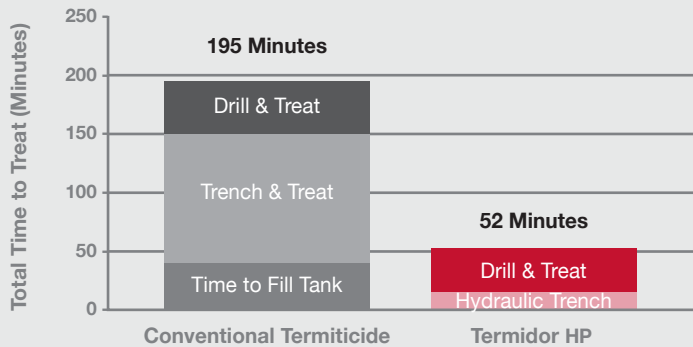

## The groundbreaking technology that's changing termite treatment for PMPs

- Hydraulic injection replaces manual trenching
- Inline mixing saves time and guarantees dilution accuracy
- Onboard computer ensures accurate application
- Exclusively for use with **Termidor® HP** termiticide

## Improve efficiency with Termidor HP technology

- Treatments with the **Termidor HP** injection system save nearly 75% of the time needed for conventional treatments<sup>2</sup>.
- No digging is required, since hydraulic trenching replaces manual trenching.
- No time is wasted creating a tank dilution.
- Complete the job curb to curb in less than 1 hour.